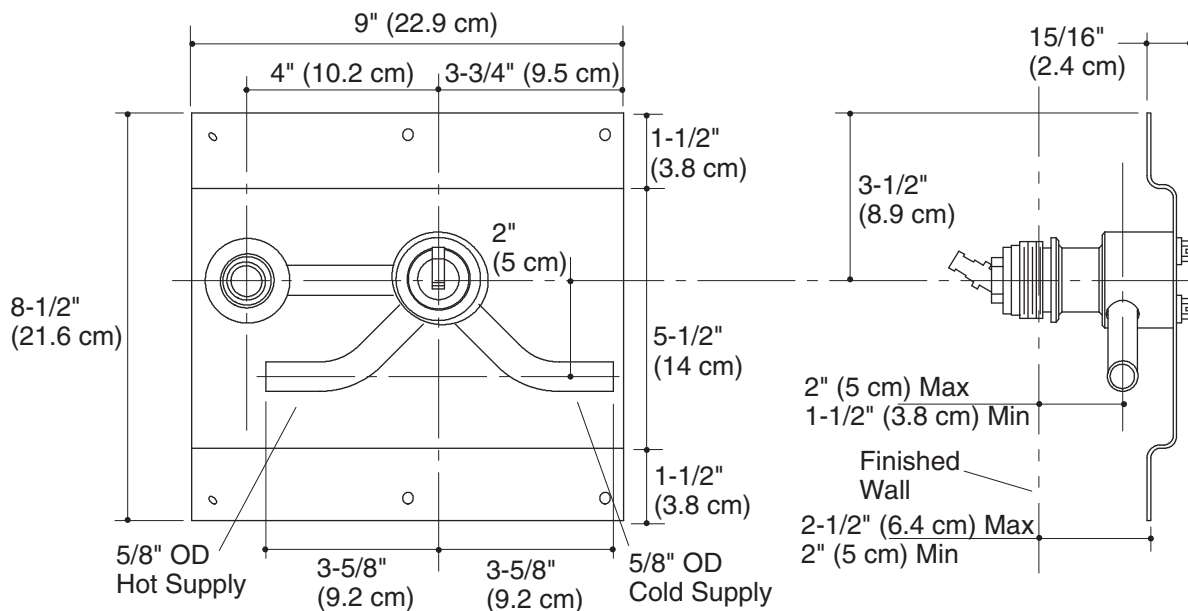

Product Information

Applicable product:	
Wall-mount valve	K-307-K

Installation Notes

Install this product according to the installation guide.

Follow the installation dimensions precisely as there is no deep rough-in kit available for this product.